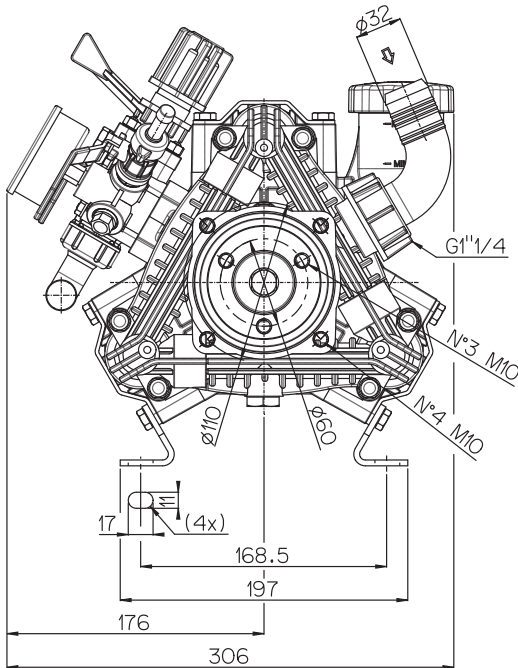

All Dimensions are WITHOUT Control Unit or Regulator

Dimensional Drawings are Shown in Millimeters. To Convert to Inches, Multiply Dimension x 0.03937

Specifications

ZETA 70

Inlet Port - Hose Barb	1-1/4" HB
Outlet Port - Hose Barb	3/4" HB
Dimensions	11"L x 11"W x 12"H
Diaphragm Material	GREENTECH (Std) Buna-N (Opt)

Lubrication: Requires 20 oz. of Udor Lube 40W Premium Pump Oil.
Alternate Oil: 30W non-detergent or 15W-40 non-detergent oil.

TORQUE SPECS

Ref.	Description	Ft./lb.	Nm
1	Diaphragm Bolts (Use Loctite 243)	18	25
2	Head Bolts	18	25
3	Pulsation Dampener Bolts	18	25
4	Oil Cup Bolts	6	8
5	Manifold Bolts (Plastic)	7	10