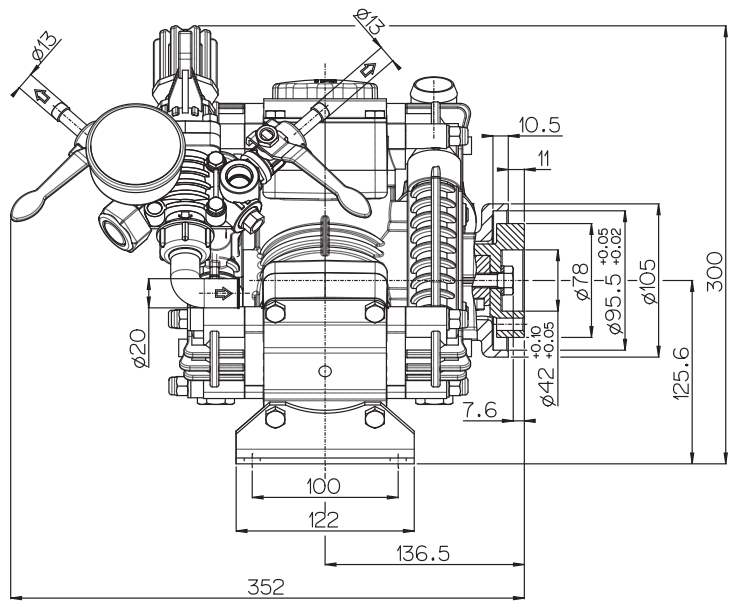

All Dimensions are WITHOUT Control Unit or Regulator

Dimensional Drawings are Shown in Millimeters. To Convert to Inches, Multiply Dimension x 0.03937

Specifications

ZETA 70

Inlet Port - Hose Barb	1-1/4" HB
Outlet Port - Hose Barb	3/4" HB
Dimensions	11"L x 11"W x 12"H
Diaphragm Material	GREENTECH (Std) Buna-N (Opt)

Lubrication: Requires 20 oz. of Udor Lube 40W Premium Pump Oil.
Alternate Oil: 30W non-detergent or 15W-40 non-detergent oil.

TORQUE SPECS

Ref.	Description	Ft./lb.	Nm
1	Diaphragm Bolts (Use Loctite 243)	18	25
2	Head Bolts	18	25
3	Pulsation Dampener Bolts	18	25
4	Oil Cup Bolts	6	8
5	Manifold Bolts (Plastic)	7	10