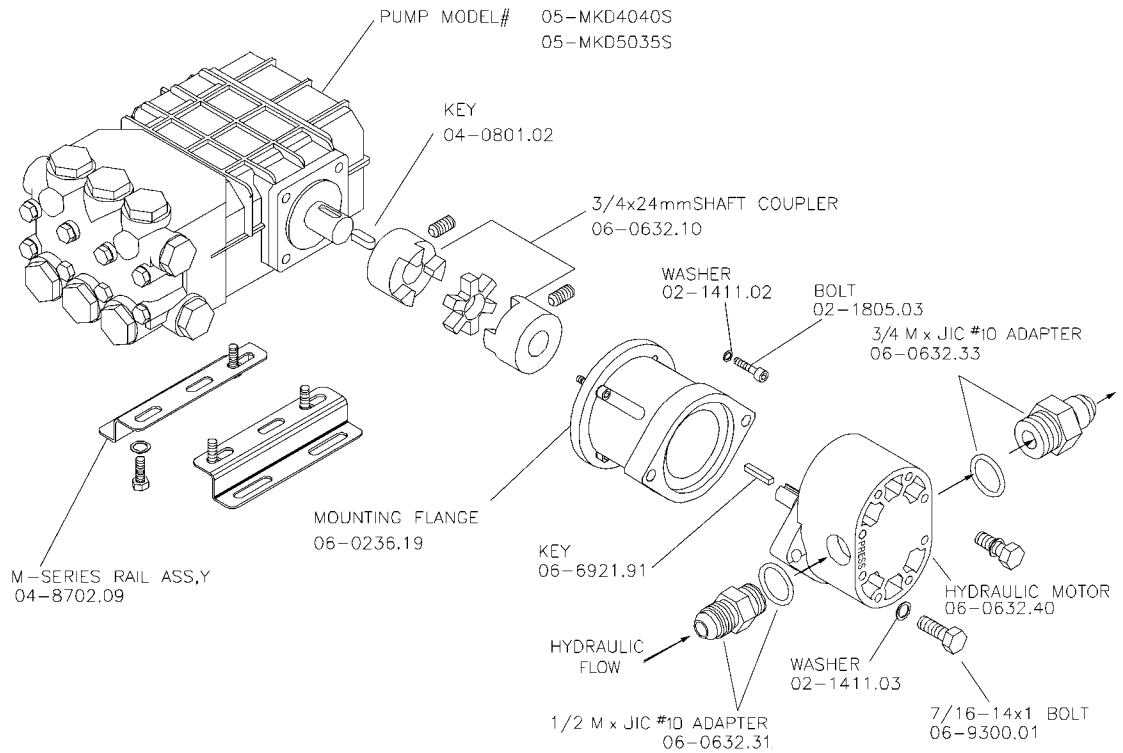

MK-SERIES SUPER DUTY HYDRAULIC DRIVE PLUNGER PUMPS

MKD 4.0/40-SH MKD 5.0/35-SH