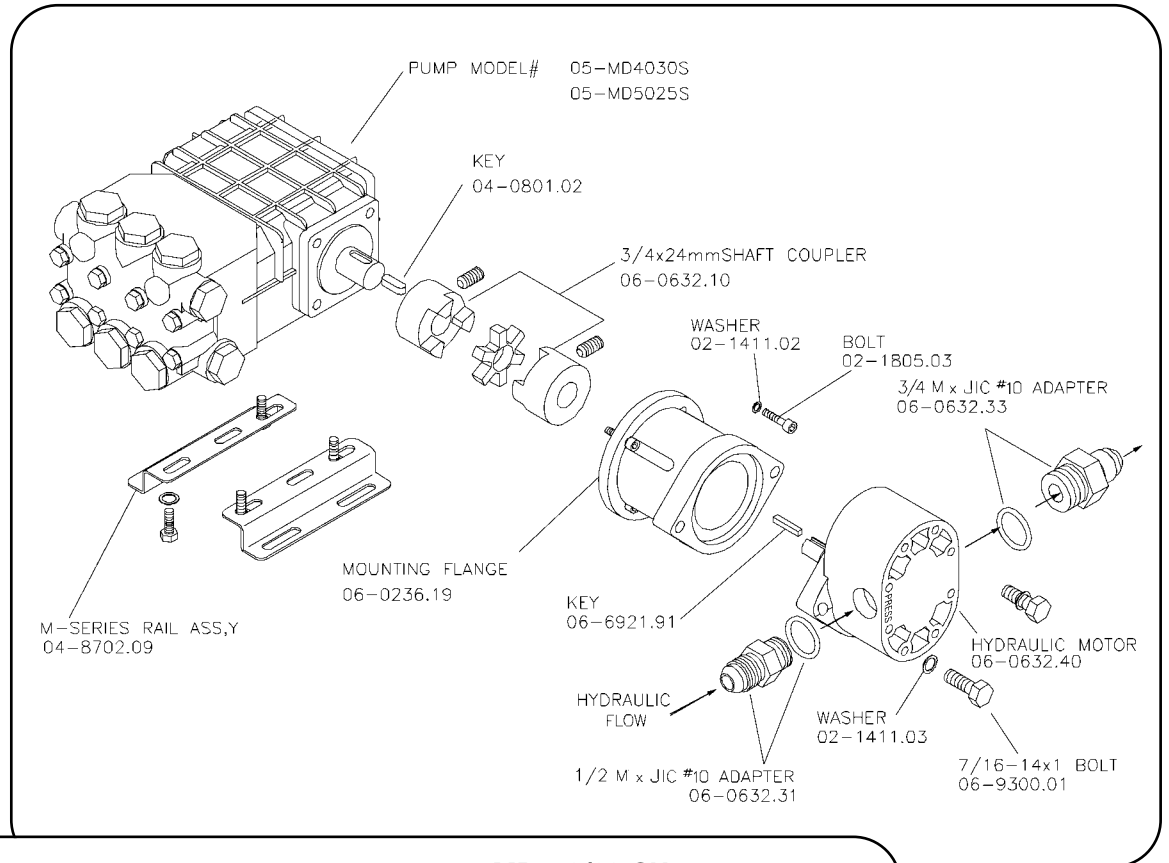

M-SERIES HYDRAULIC DRIVE PLUNGER PUMPS

MD 4.0/30-SH MD 5.0/25-SH