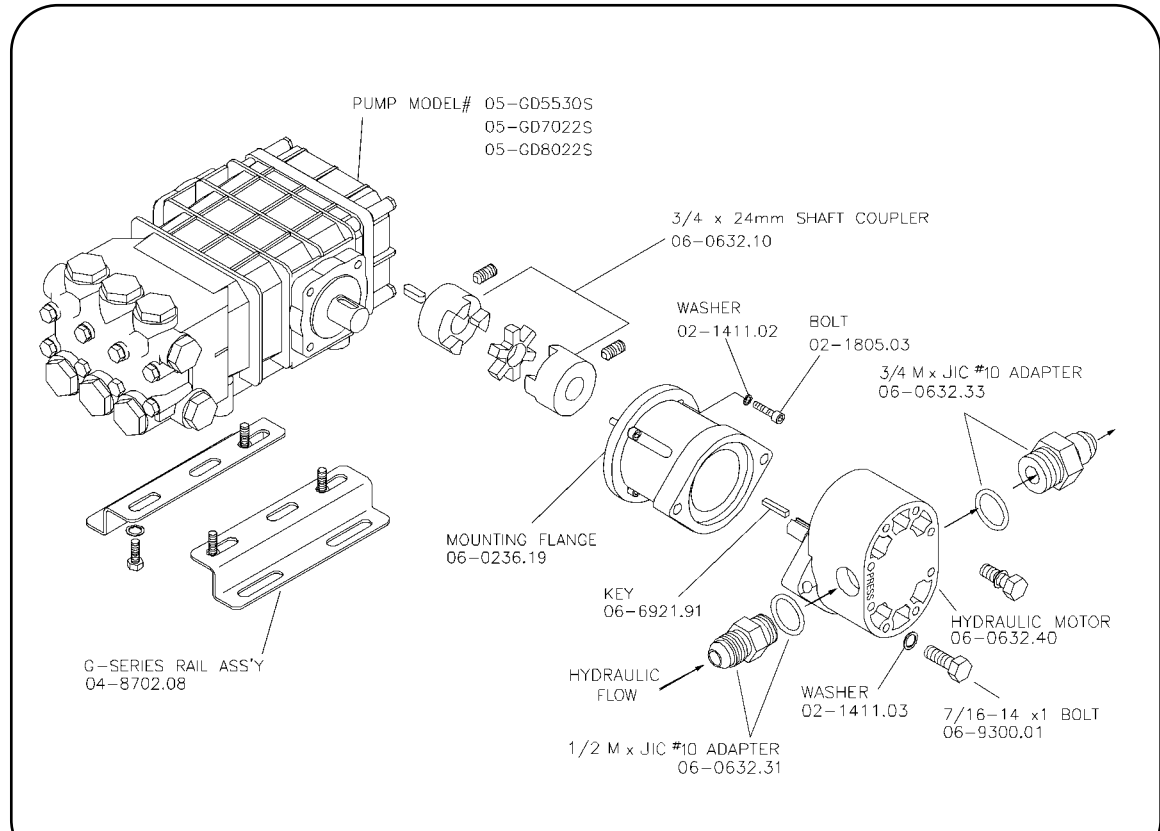

G-SERIES HYDRAULIC DRIVE PLUNGER PUMPS

GD 5.5/30-SH GD 7.0/22-SH GD 8.0/22-SH