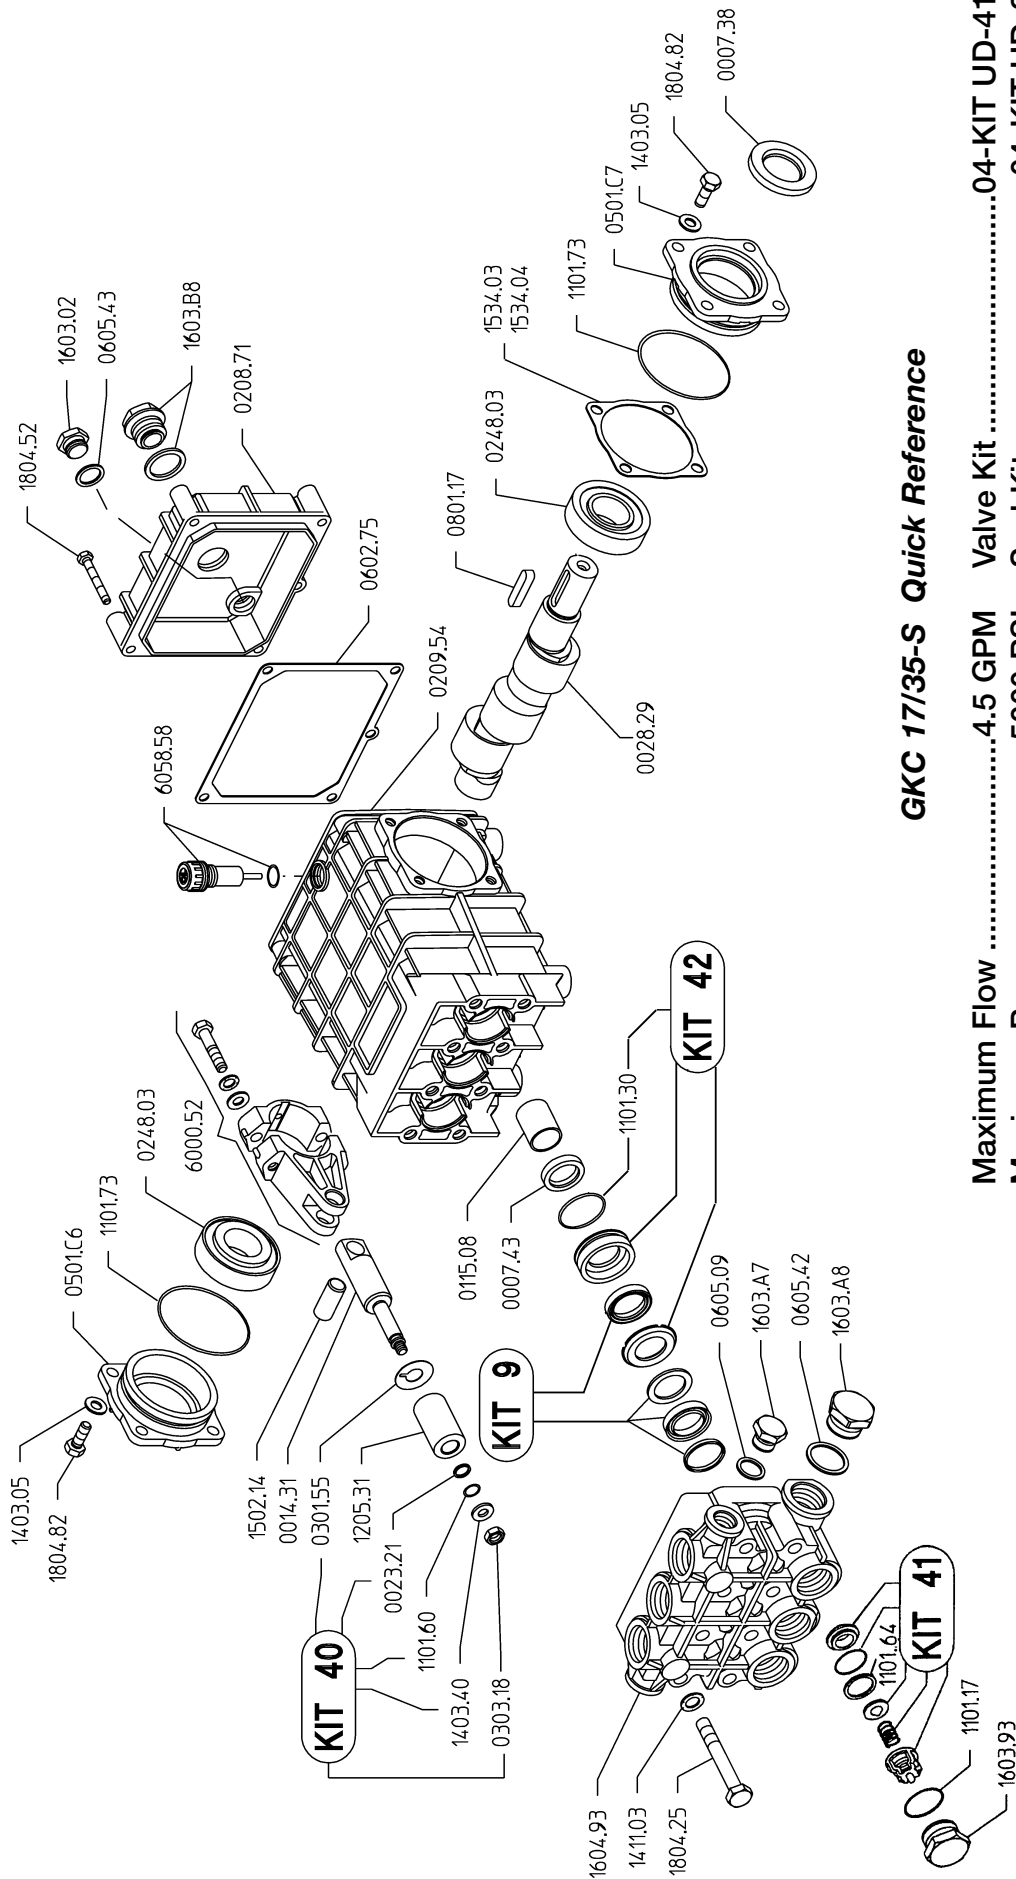

Revised 10-1-2005

GKC 17/35-S

GKC 17/35-S Quick Reference

Maximum Flow	4.5 GPM	Valve Kit	04-KIT UD-41
Maximum Pressure	5000 PSI	Seal Kit	04-KIT UD-9
Rated Pump Speed	1450 RPM	Brass Kit	04-KIT UD-42
Oil Capacity	40 oz. UDOR LUBE or SAE 30W Non-Detergent Oil	Plunger Bolt Kit	04-KIT UD-40
		Plunger Part #	04-1205.31
		Plunger Diameter	20 MM

GKC 17/35-S