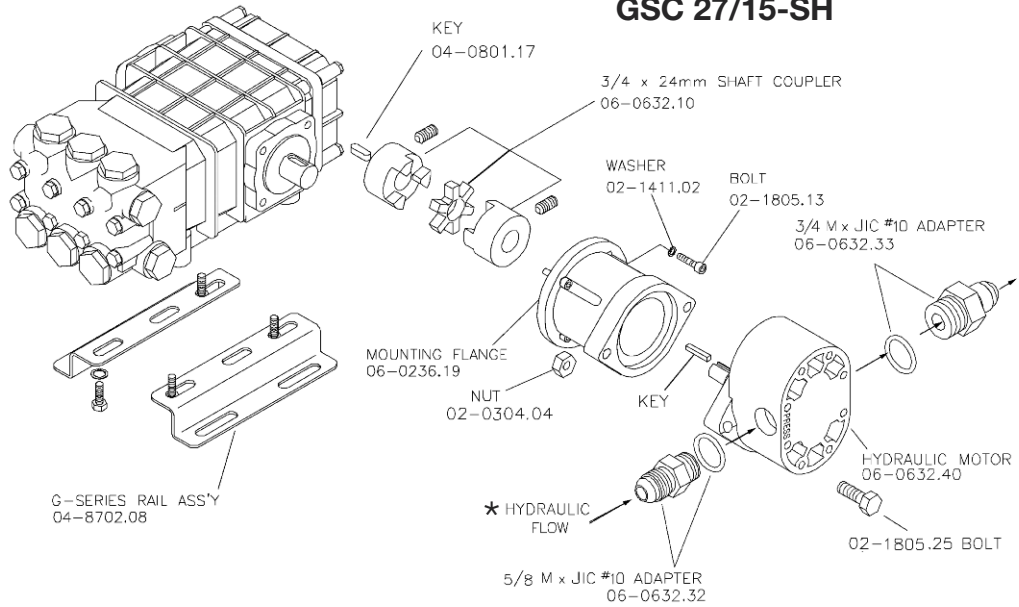

G & GSC-SERIES HYDRAULIC DRIVE PLUNGER PUMPS

GD 5.5/30-SH
GD 7.0/22-SH
GD 8.0/22-SH
GSC 27/15-SH

GD 5.5/30-SH
GD 7.0/22-SH
GD 8.0/22-SH
GSC 27/15-SH